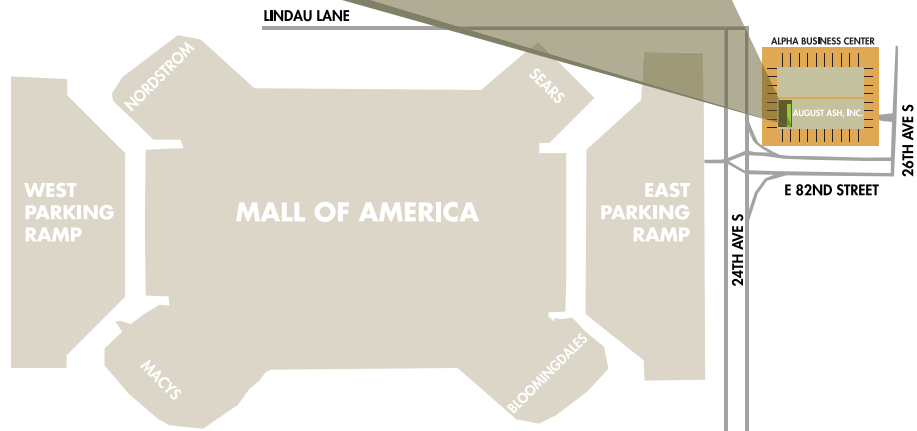

HOW TO FIND US

8140 26th Avenue South Suite 105
Bloomington, MN 55425

FROM THE EAST

Take Interstate **94 West**
to Interstate **494 South**
Exit **24th Avenue South**
Left onto **E 82nd Street**
Left on **26th Avenue South**

FROM THE NORTH

Take Interstate **35/35W South**
to Interstate **494 East**
Exit **24th Avenue**
Left onto **E 82nd Street**
Left on **26th Avenue South**

FROM THE WEST

Take Interstate **94 East**
to Interstate **494 South**
Exit **24th Avenue**
Left onto **E 82nd Street**
Left on **26th Avenue South**

FROM THE SOUTH

Take Interstate **35/35W North**
to Interstate **494 East**
Exit **24th Avenue**
Left onto **E 82nd Street**
Left on **26th Avenue South**

LEGEND

Our office is located on the southwest corner of 81st Street and 26th Avenue South.